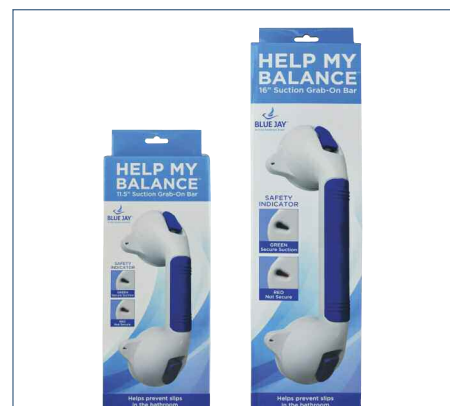

New Product Introduction

HELP MY BALANCE™ Suction Grab-On Bar

Color coded safety indicator lets you know the grab-bar is secure

Item	HELP MY BALANCE™ Suction Grab-On Bar
Item #	BJ110300 (11.5" Long) BJ110301 (16.25" Long)
Features	<ul style="list-style-type: none"> • Assists in balancing while getting into or exiting the bathtub or shower • Tool free - convenient and easy to attach or remove • Color coded safety indicator lets you know that the <i>HELP MY BALANCE™ Suction Grab-On Bar</i> has been installed correctly • Comfortable and contoured rubber handle with finger grips • Provides confidence in a wet and slippery environment like the bathroom • Can be used horizontally, vertically or on an angle • For use only on tiles 4" x 4" or larger and dry, smooth non-porous surfaces